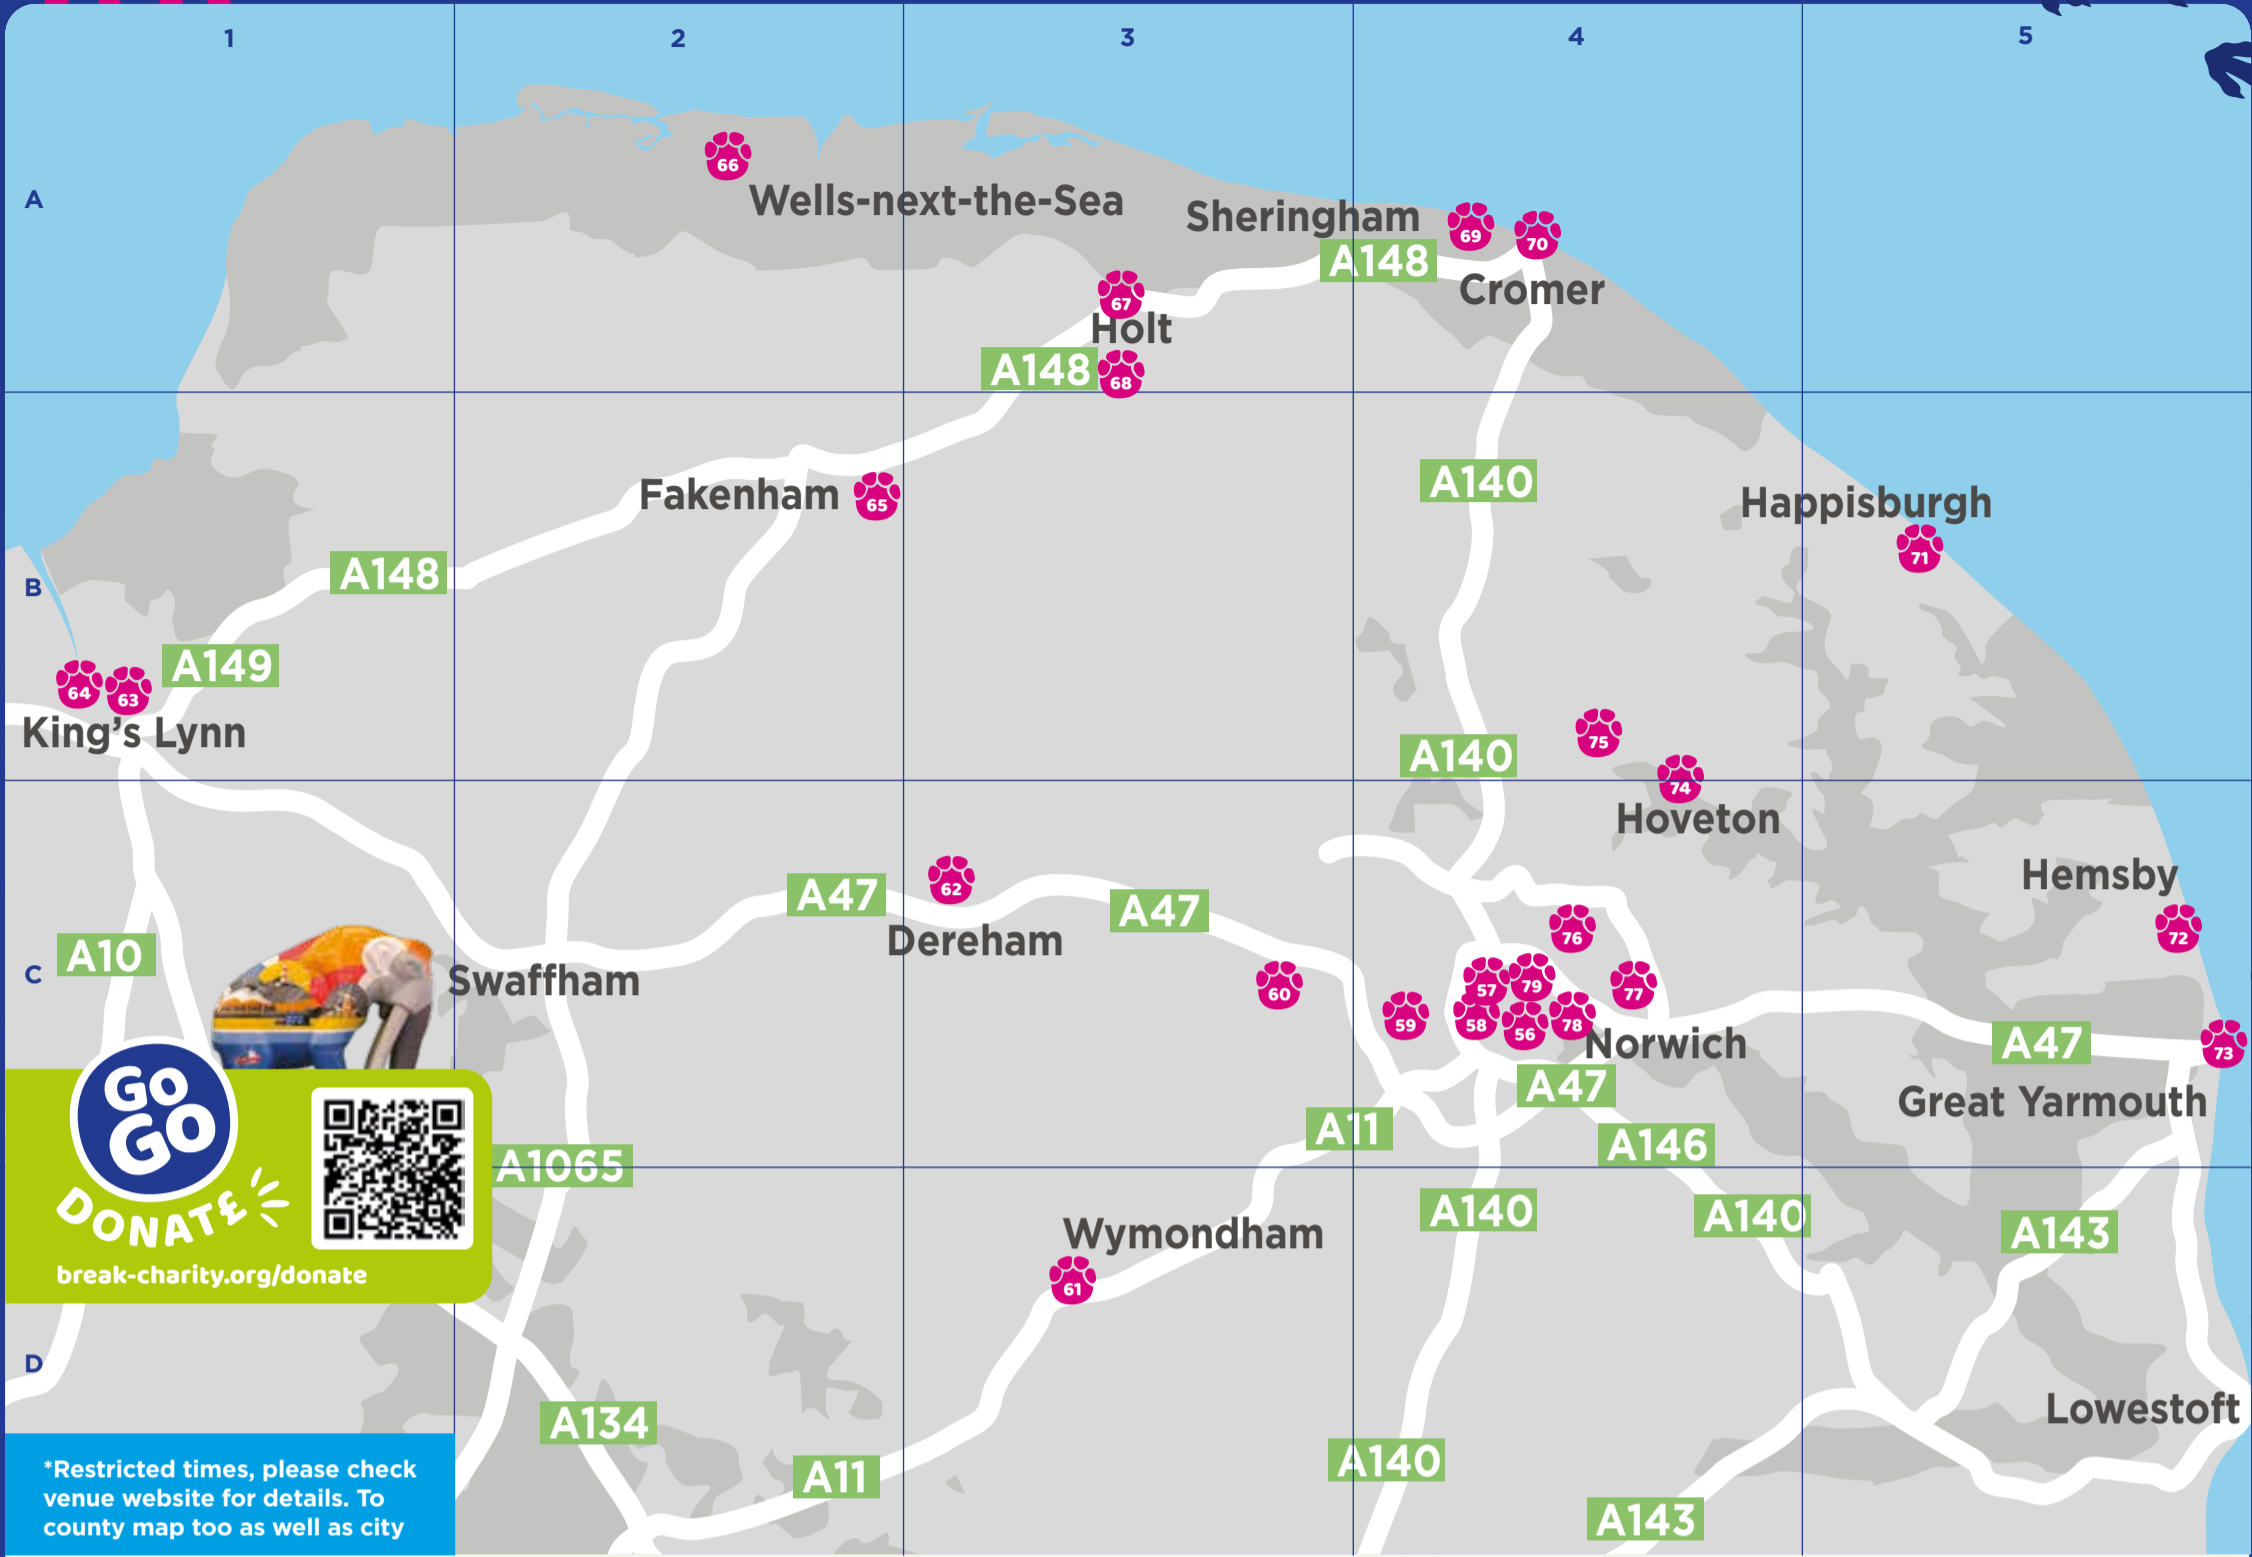

Discover the county trail

*Restricted times, please check venue website for details. To county map too as well as city

56. Mammoth the Match
 Artist: Mik Richardson
 Sponsor: Norwich City Football Club
 C4 - Carrow Road, Norwich City Football Club

64. Feeding Frenzy
 Artist: Roberta Wood
 Sponsor: Borough Council of King's Lynn & West Norfolk
 B1 - King's Staithe Square, King's Lynn

72. At the Seaside
 Artist: Paige Selby-Evans
 Sponsor: Richardson's Hemsby Beach Holiday Park
 C5 - Yacht Club Entrance, Hemsby Beach Holiday Park

69. Margaret's Mammoth
 Artist: Phil Daniels - UKArtist
 Sponsor: North Norfolk District Council
 A4 - West Runton, Deep History Coast Point

77. Elio
 Artist: Lena Kibbler
 Sponsor: Start-Rite Shoes
 C4 - Outside Start-Rite Shoes Outlet, Broadland Business Park*

71. Lumi
 Artist: Jina Gelder
 Sponsor: North Norfolk District Council
 B5 - Cart Gap, Deep History Coast Point

79. Bolt-ic the Mammoth
 Artist: Junkyard Market Crew
 Sponsor: Junkyard Market
 C4 - Junkyard Market, St Marys Works